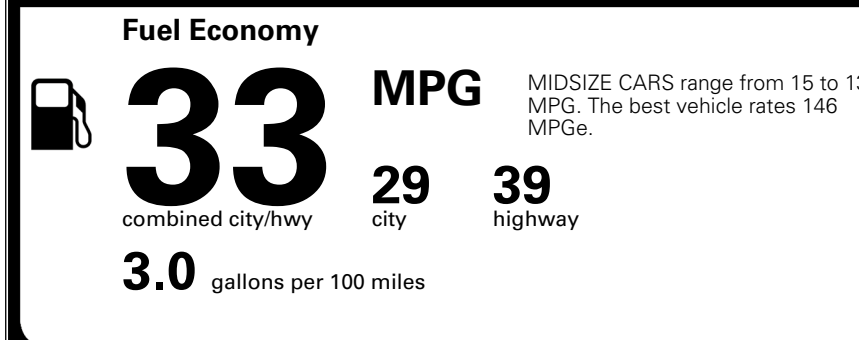

INLAND FREIGHT AND HANDLING

\$ 1,245.00

TOTAL MANUFACTURER'S SUGGESTED RETAIL PRICE ▶

\$ 24,825.00

*Additional terms and conditions apply.
 **Kia Connect may be currently unavailable for some Model Year 2022 and newer vehicles sold or purchased in Massachusetts; please see owners.kia.com for more information.
 NOTE: When you purchase this vehicle, Kia America, Inc. collects personal information you provide to the dealership. For information on our collection and use of personal information and your rights, please see our Privacy Policy on www.kia.com.

TOTAL ADDITIONAL WEIGHT: 11.4

EPA DOT Fuel Economy and Environment

Gasoline Vehicle

You save \$1,000
 in fuel costs over 5 years compared to the average new vehicle.

Annual fuel cost \$1,500

Actual results will vary for many reasons, including driving conditions and how you drive and maintain your vehicle. The average new vehicle gets 29 MPG and costs \$8,500 to fuel over 5 years. Cost estimates are based on 15,000 miles per year at \$ 3.30 per gallon. MPGe is miles per gasoline gallon equivalent. Vehicle emissions are a significant cause of climate change and smog.