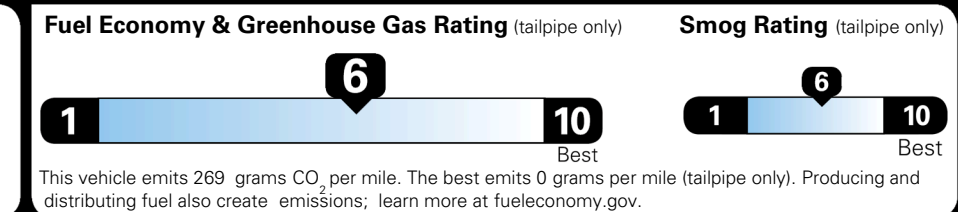

TOTAL ADDITIONAL WEIGHT: 11.4

EPA DOT Fuel Economy and Environment

Gasoline Vehicle

You save \$1,000
 in fuel costs over 5 years compared to the average new vehicle.

Annual fuel cost \$1,500

Actual results will vary for many reasons, including driving conditions and how you drive and maintain your vehicle. The average new vehicle gets 29 MPG and costs \$8,500 to fuel over 5 years. Cost estimates are based on 15,000 miles per year at \$ 3.30 per gallon. MPGe is miles per gasoline gallon equivalent. Vehicle emissions are a significant cause of climate change and smog.