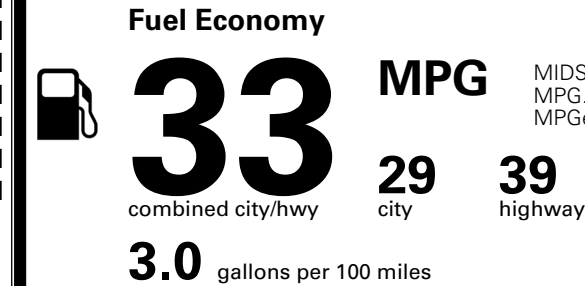

TOTAL ADDITIONAL WEIGHT: 11.4

EPA DOT Fuel Economy and Environment

Gasoline Vehicle

MIDSIZE CARS range from 15 to 139 MPG. The best vehicle rates 146 MPGe.

You save \$1,000
 in fuel costs over 5 years compared to the average new vehicle.