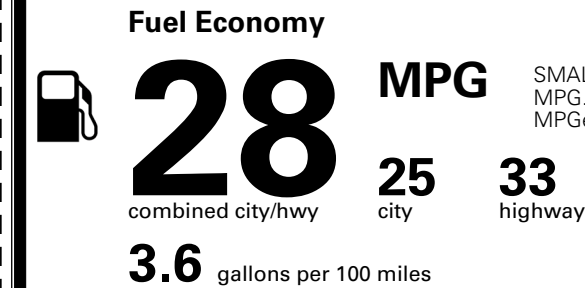

MSRP INCLUDING OPTIONS \$ 32,285.00

INLAND FREIGHT AND HANDLING \$ 1,495.00

TOTAL MANUFACTURER'S SUGGESTED RETAIL PRICE ▶

\$ 33,780.00

TOTAL ADDITIONAL WEIGHT: 6.6

*Additional terms and conditions apply.

**Kia Connect may be currently unavailable for some Model Year 2022 and newer vehicles sold or purchased in Massachusetts; please see owners.kia.com for more information.

EPA DOT Fuel Economy and Environment

SMALL SUVs range from 14 to 125 MPG. The best vehicle rates 146 MPGe.

Gasoline Vehicle

You spend **\$250** more in fuel costs over 5 years compared to the average new vehicle.