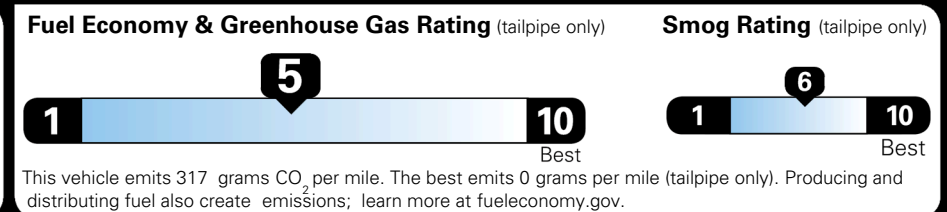

EPA DOT Fuel Economy and Environment

Gasoline Vehicle

You spend \$250 more in fuel costs over 5 years
 compared to the average new vehicle.

Annual fuel cost \$1,750

Actual results will vary for many reasons, including driving conditions and how you drive and maintain your vehicle. The average new vehicle gets 29 MPG and costs \$8,500 to fuel over 5 years. Cost estimates are based on 15,000 miles per year at \$ 3.30 per gallon. MPGe is miles per gasoline gallon equivalent. Vehicle emissions are a significant cause of climate change and smog.