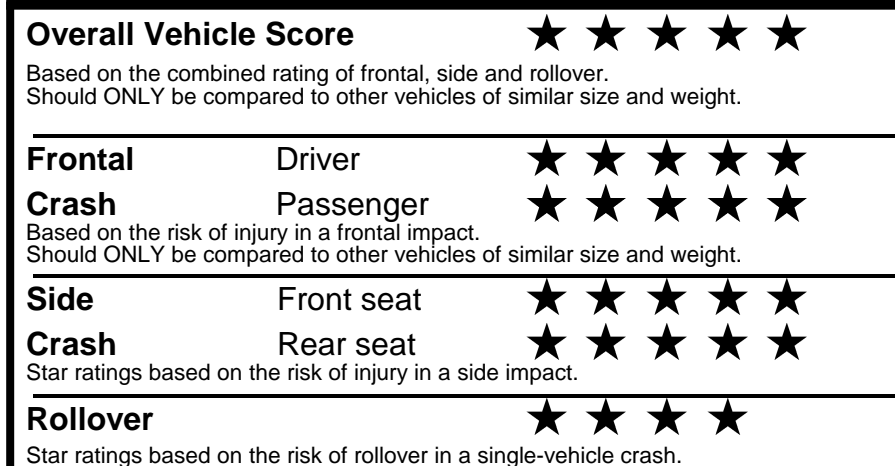

fueleconomy.gov
 Calculate personalized estimates and compare vehicles

Smartphone QR Code

GOVERNMENT 5-STAR SAFETY RATINGS

PARTS CONTENT INFORMATION

FOR VEHICLES IN THIS CAR LINE U.S./CANADIAN PARTS CONTENT: 55 %