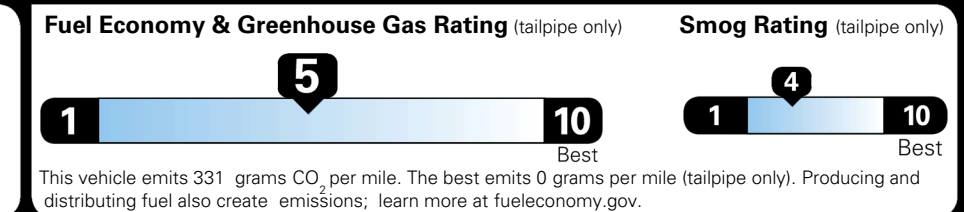

Gasoline Vehicle

You spend $750 more in fuel costs over 5 years
compared to the average new vehicle.

Annual fuel cost $1,850

Actual results will vary for many reasons, including driving conditions and how you drive and maintain your vehicle. The average new vehicle gets 29 MPG and costs $8,500 to fuel over 5 years. Cost estimates are based on 15,000 miles per year at $ 3.30 per gallon. MPGe is miles per gasoline gallon equivalent. Vehicle emissions are a significant cause of climate change and smog.

fueleconomy.gov
Calculate personalized estimates and compare vehicles