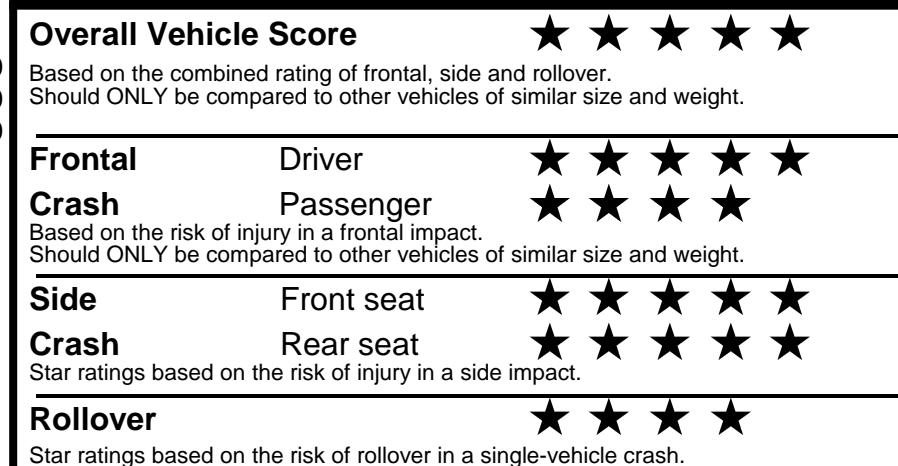

### GOVERNMENT 5-STAR SAFETY RATINGS

Star ratings range from 1 to 5 stars (★★★★★) with 5 being the highest.  
 Source: National Highway Traffic Safety Administration (NHTSA).  
[www.safercar.gov](http://www.safercar.gov) or 1-888-327-4236