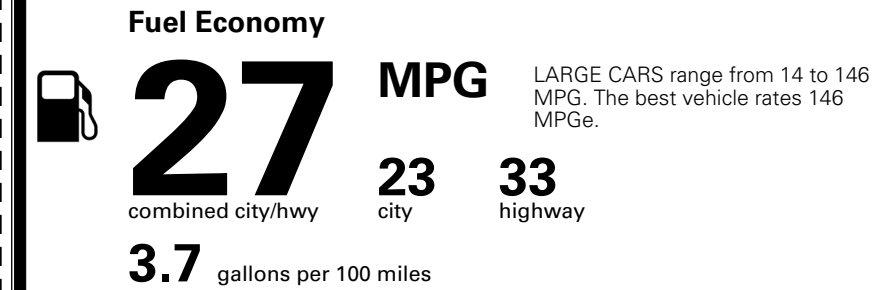

*Additional terms and conditions apply.
**Kia Connect may be currently unavailable for some Model Year 2022 and newer vehicles sold or purchased in Massachusetts; please see owners.kia.com for more information.
NOTE: When you purchase this vehicle, Kia America, Inc. collects personal information you provide to the dealership. For information on our collection and use of personal information and your rights, please see our Privacy Policy on www.kia.com.

MANUFACTURER'S SUGGESTED RETAIL PRICE ▶

COMPARE GT FWD FEATURES

Added to/in place of standard GT-Line FWD features
- 2.5L Turbo 4-cyl Engine, 290HP, 311 lb-ft torque
- 8-Speed Dual Clutch Transmission
- 19" Gloss Black Finished Alloy Wheels
- Panoramic Sunroof w/ Power Sunshade
- LED Interior Lighting
- GT Sport Design Steering Wheel w/Paddle Shifters
- Rear Air Vents
- Sport-Tuned Suspension & Quad-Tip Exhaust
- GT Brake System w/Neon Calipers

ADDITIONAL INSTALLED EQUIPMENT: (In addition to or in place of standard features)

Steel Matte Gray Paint
Cargo Mat
Carpeted Floor Mats
Auto-Dimming Mirror w/ HomeLink™

$ 33,590.00

Included
Included
Included
Included
Included
Included
Included
Included
Included

$695.00
$110.00
$200.00
$350.00

MSRP INCLUDING OPTIONS

$ 34,945.00

INLAND FREIGHT AND HANDLING

$ 1,245.00

TOTAL MANUFACTURER'S SUGGESTED RETAIL PRICE ▶

$ 36,190.00

TOTAL ADDITIONAL WEIGHT: 22.7

EPA DOT Fuel Economy and Environment

Gasoline Vehicle

You spend
$750
more in fuel costs
over 5 years
compared to the
average new vehicle.

Annual fuel cost
$1,850