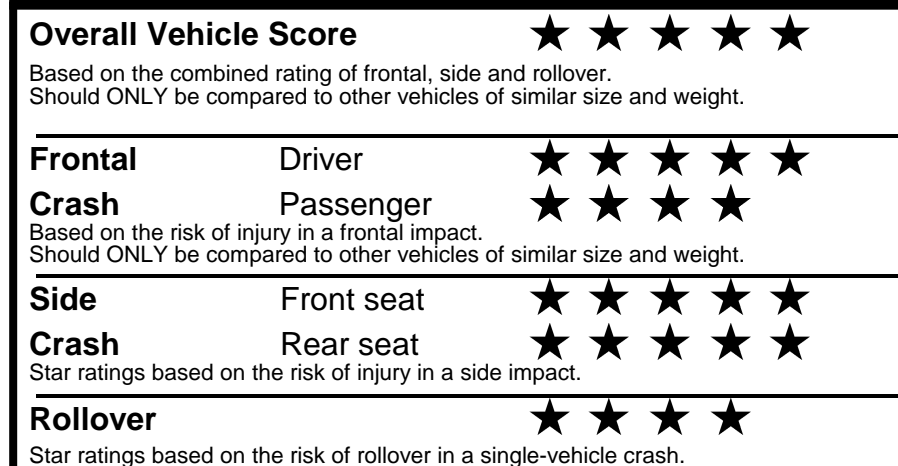

### GOVERNMENT 5-STAR SAFETY RATINGS

Star ratings range from 1 to 5 stars (★★★★★) with 5 being the highest.  
 Source: National Highway Traffic Safety Administration (NHTSA).  
[www.safercar.gov](http://www.safercar.gov) or 1-888-327-4236