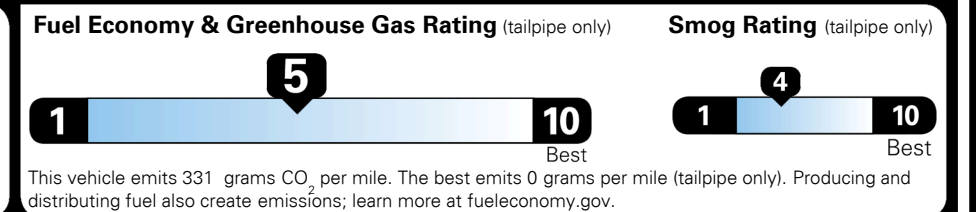

EPA DOT Fuel Economy and Environment

Gasoline Vehicle

You spend
\$750
 more in fuel costs
 over 5 years
 compared to the
 average new vehicle.

Annual fuel cost
\$1,850

Actual results will vary for many reasons, including driving conditions and how you drive and maintain your vehicle. The average new vehicle gets 29 MPG and costs \$8,500 to fuel over 5 years. Cost estimates are based on 15,000 miles per year at \$ 3.30 per gallon. MPGe is miles per gasoline gallon equivalent. Vehicle emissions are a significant cause of climate change and smog.