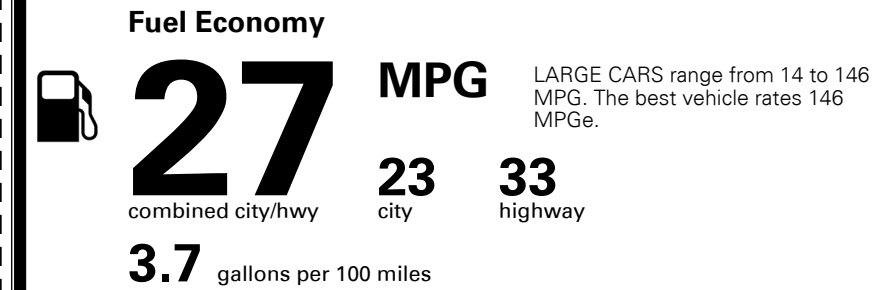

MANUFACTURER'S SUGGESTED RETAIL PRICE ▶

$ 33,490.00

COMPARE GT FWD FEATURES

Added to/in place of standard GT-Line FWD features
- 2.5L Turbo 4-cyl Engine, 290HP, 311 lb-ft torque
- 8-Speed Dual Clutch Transmission
- 19" Gloss Black Finished Alloy Wheels
- Panoramic Sunroof w/ Power Sunshade
- LED Interior Lighting
- GT Sport Design Steering Wheel w/Paddle Shifters
- Rear Air Vents
- Sport-Tuned Suspension & Quad-Tip Exhaust
- GT Brake System w/Neon Calipers

Included
Included
Included
Included
Included
Included
Included
Included
Included

ADDITIONAL INSTALLED EQUIPMENT: (In addition to or in place of standard features)

Steel Matte Gray Paint
Cargo Mat
Carpeted Floor Mats
Cargo Tray

$695.00
$110.00
$200.00
$130.00

MSRP INCLUDING OPTIONS

$ 34,625.00

INLAND FREIGHT AND HANDLING

$ 1,195.00

TOTAL MANUFACTURER'S SUGGESTED RETAIL PRICE ▶

$ 35,820.00

TOTAL ADDITIONAL WEIGHT: 29.0

*Additional terms and conditions apply.

**Kia Connect may be currently unavailable for some Model Year 2022 and newer vehicles sold or purchased in Massachusetts; please see owners.kia.com for more information.

NOTE: When you purchase this vehicle, Kia America, Inc. collects personal information you provide to the dealership. For information on our collection and use of personal information and your rights, please see our Privacy Policy on www.kia.com.

EPA DOT Fuel Economy and Environment

Gasoline Vehicle

You spend
$750
more in fuel costs
over 5 years
compared to the
average new vehicle.

Annual fuel cost
$1,850