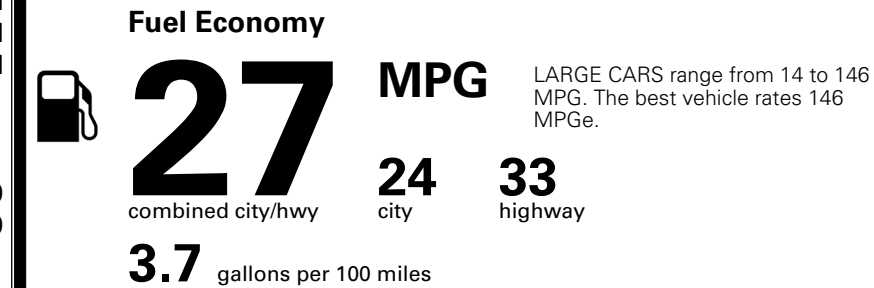

WARRANTY

10 Year/100,000 Mile Limited Powertrain Warranty
5 Year/60,000 Mile Limited Basic Warranty
5 Year/60,000 Mile Roadside Assistance

MANUFACTURER'S SUGGESTED RETAIL PRICE ▶

$ 30,090.00

COMPARE GT-LINE AWD FEATURES

Added to/in place of standard GT-Line FWD features
- All-Wheel Drive
- Heated Steering Wheel

Included
Included
Included

ADDITIONAL INSTALLED EQUIPMENT:

(In addition to or in place of standard features)

GT-Line Red Interior Color Package
GT-Line Premium Package
- Panoramic Sunroof w/ Power Sunshade
- LED Interior Lighting
- Bose Premium Audio w/Active Sound Design
- 18" Black Finished Alloy Wheels, Unique Design
Cargo Mat
Carpeted Floor Mats
Roadside Assistance Kit

$295.00
$2,200.00

$110.00
$200.00
$75.00

MSRP INCLUDING OPTIONS

$ 32,970.00

INLAND FREIGHT AND HANDLING

$ 1,245.00

TOTAL MANUFACTURER'S SUGGESTED RETAIL PRICE ▶

$ 34,215.00

TOTAL ADDITIONAL WEIGHT: 26.0

*Additional terms and conditions apply.

**Kia Connect may be currently unavailable for some Model Year 2022 and newer vehicles sold or purchased in Massachusetts; please see owners.kia.com for more information.

NOTE: When you purchase this vehicle, Kia America, Inc. collects personal information you provide to the dealership. For information on our collection and use of personal information and your rights, please see our Privacy Policy on www.kia.com.

EPA DOT Fuel Economy and Environment

Gasoline Vehicle

You spend
$750
more in fuel costs
over 5 years
compared to the
average new vehicle.

Annual fuel cost
$1,850