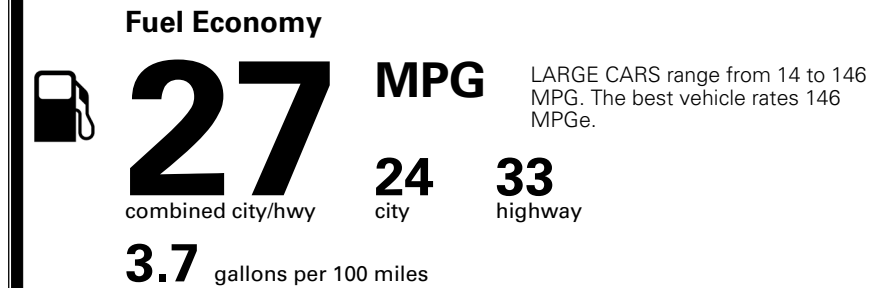

### EPA DOT Fuel Economy and Environment

Gasoline Vehicle

You spend **\$750** more in fuel costs over 5 years compared to the average new vehicle.

Annual fuel cost **\$1,850**