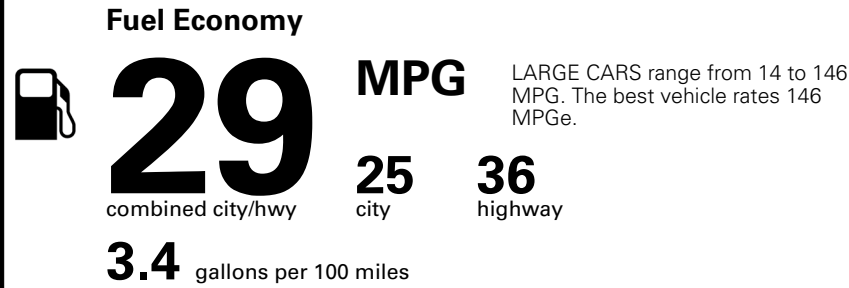

\$2,200.00

\$200.00

\$ 30,890.00

\$ 1,245.00

\$ 32,135.00

EPA DOT Fuel Economy and Environment

Gasoline Vehicle

You save
\$0
 in fuel costs over 5 years compared to the average new vehicle.