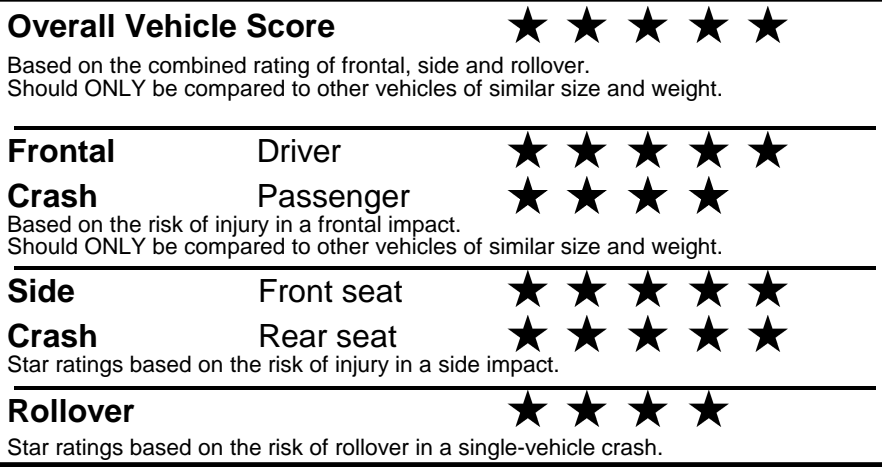

fueleconomy.gov

Calculate personalized estimates and compare vehicles

GOVERNMENT 5-STAR SAFETY RATINGS

Star ratings range from 1 to 5 stars (★★★★★) with 5 being the highest.
 Source: National Highway Traffic Safety Administration (NHTSA).
www.safercar.gov or 1-888-327-4236