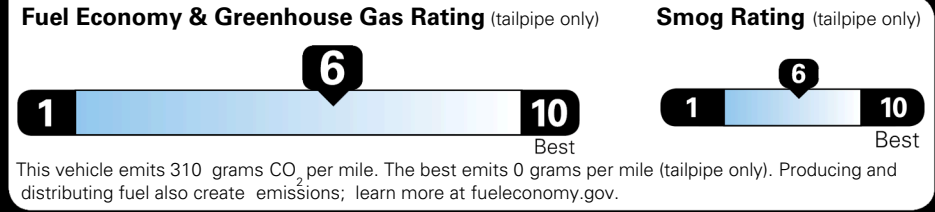

Actual results will vary for many reasons, including driving conditions and how you drive and maintain your vehicle. The average new vehicle gets 29 MPG and costs $8,500 to fuel over 5 years. Cost estimates are based on 15,000 miles per year at $ 3.30 per gallon. MPGe is miles per gasoline gallon equivalent. Vehicle emissions are a significant cause of climate change and smog.

fueleconomy.gov

Calculate personalized estimates and compare vehicles