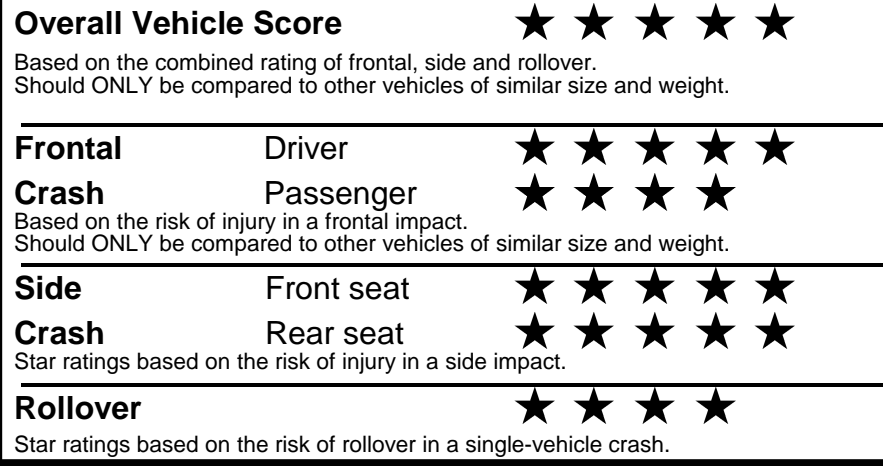

**fueleconomy.gov**

Calculate personalized estimates and compare vehicles

**GOVERNMENT 5-STAR SAFETY RATINGS**

Star ratings range from 1 to 5 stars (★★★★★) with 5 being the highest. Source: National Highway Traffic Safety Administration (NHTSA). [www.safercar.gov](http://www.safercar.gov) or 1-888-327-4236