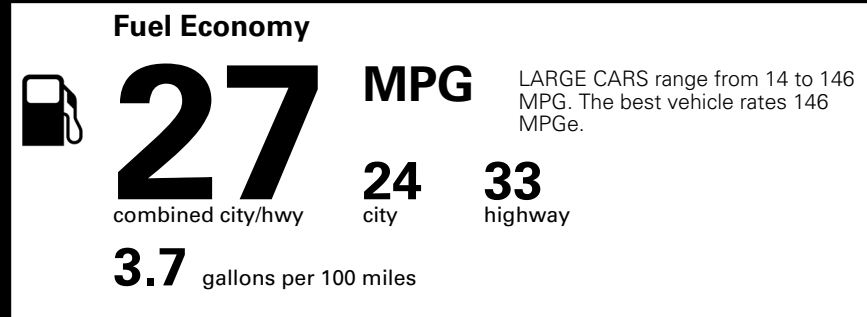

INLAND FREIGHT AND HANDLING

\$ 1,245.00

**TOTAL MANUFACTURER'S SUGGESTED RETAIL PRICE ▶**

**\$ 31,535.00**

TOTAL ADDITIONAL WEIGHT: 7.3

\*Additional terms and conditions apply.  
 \*\*Kia Connect may be currently unavailable for some Model Year 2022 and newer vehicles sold or purchased in Massachusetts; please see owners.kia.com for more information.  
 NOTE: When you purchase this vehicle, Kia America, Inc. collects personal information you provide to the dealership. For information on our collection and use of personal information and your rights, please see our Privacy Policy on www.kia.com.

**EPA DOT Fuel Economy and Environment**

**Gasoline Vehicle**

**You spend \$750 more in fuel costs over 5 years** compared to the average new vehicle.

**Annual fuel cost \$1,850**

Actual results will vary for many reasons, including driving conditions and how you drive and maintain your vehicle. The average new vehicle gets 29 MPG and costs \$8,500 to fuel over 5 years. Cost estimates are based on 15,000 miles per year at \$ 3.30 per gallon. MPGe is miles per gasoline gallon equivalent. Vehicle emissions are a significant cause of climate change and smog.