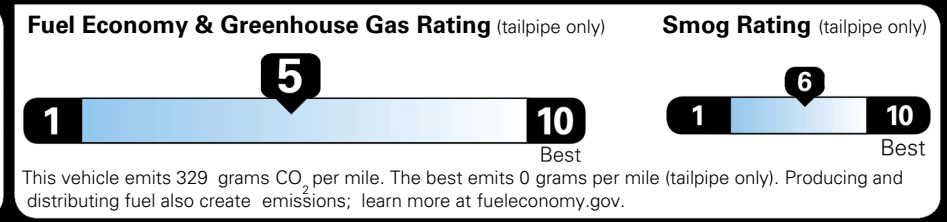

Actual results will vary for many reasons, including driving conditions and how you drive and maintain your vehicle. The average new vehicle gets 29 MPG and costs $8,500 to fuel over 5 years. Cost estimates are based on 15,000 miles per year at $ 3.30 per gallon. MPGe is miles per gasoline gallon equivalent. Vehicle emissions are a significant cause of climate change and smog.

fueleconomy.gov

Calculate personalized estimates and compare vehicles