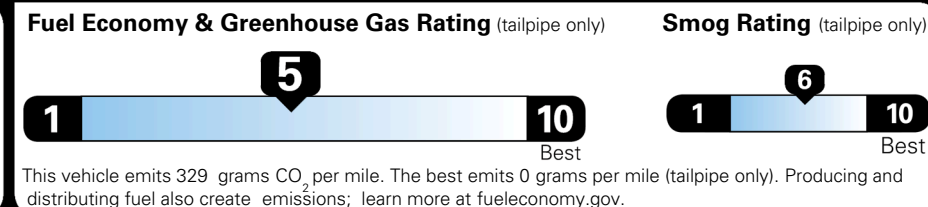

EPA DOT Fuel Economy and Environment

Gasoline Vehicle

You spend
\$750
 more in fuel costs
 over 5 years
 compared to the
 average new vehicle.

Annual fuel cost
\$1,850

Actual results will vary for many reasons, including driving conditions and how you drive and maintain your vehicle. The average new vehicle gets 29 MPG and costs \$8,500 to fuel over 5 years. Cost estimates are based on 15,000 miles per year at \$ 3.30 per gallon. MPGe is miles per gasoline gallon equivalent. Vehicle emissions are a significant cause of climate change and smog.