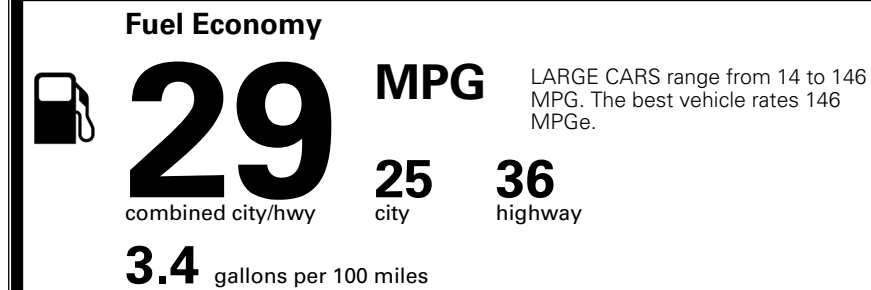

\$495.00
 \$295.00
 \$2,200.00

\$200.00

\$ 31,580.00

\$ 1,195.00

\$ 32,775.00

EPA DOT Fuel Economy and Environment

Gasoline Vehicle

You save \$0
 in fuel costs over 5 years compared to the average new vehicle.