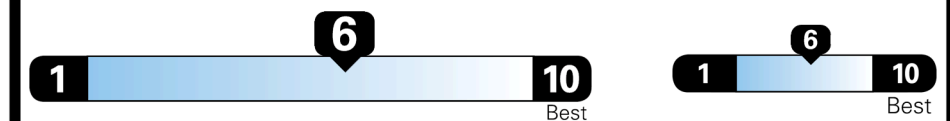

Fuel Economy & Greenhouse Gas Rating (tailpipe only) Smog Rating (tailpipe only)

This vehicle emits 310 grams CO₂ per mile. The best emits 0 grams per mile (tailpipe only). Producing and distributing fuel also create emissions; learn more at fueleconomy.gov.

Actual results will vary for many reasons, including driving conditions and how you drive and maintain your vehicle. The average new vehicle gets 29 MPG and costs $8,500 to fuel over 5 years. Cost estimates are based on 15,000 miles per year at $ 3.30 per gallon. MPGe is miles per gasoline gallon equivalent. Vehicle emissions are a significant cause of climate change and smog.

fueleconomy.gov

Calculate personalized estimates and compare vehicles

GOVERNMENT 5-STAR SAFETY RATINGS

Overall Vehicle Score ★★★★★

Based on the combined rating of frontal, side and rollover. Should ONLY be compared to other vehicles of similar size and weight.

Frontal Driver ★★★★★

Crash Passenger ★★★★★

Based on the risk of injury in a frontal impact. Should ONLY be compared to other vehicles of similar size and weight.

Side Front seat ★★★★★

Crash Rear seat ★★★★★

Star ratings based on the risk of injury in a side impact.

Rollover ★★★★★

Star ratings based on the risk of rollover in a single-vehicle crash.

Star ratings range from 1 to 5 stars (★★★★★) with 5 being the highest.

Source: National Highway Traffic Safety Administration (NHTSA).

www.safercar.gov or 1-888-327-4236

Manufacturer's suggested retail price includes Manufacturer's recommended pre-delivery service. License and title fees, state and local taxes and other dealer installed options and accessories are not included in the manufacturer's suggested retail price.

PARTS CONTENT INFORMATION

FOR VEHICLES IN THIS CAR LINE U.S./CANADIAN PARTS CONTENT: 0 %

MAJOR SOURCES OF FOREIGN PARTS: KOREA: 90%

NOTE: PARTS CONTENT DOES NOT INCLUDE FINAL ASSEMBLY, DISTRIBUTION, OR OTHER NON-PARTS COSTS.

FOR THIS VEHICLE FINAL ASSEMBLY POINT: HWASUNG, KOREA

COUNTRY OF ORIGIN

ENGINE (MOTOR): KOREA

TRANSMISSION: KOREA