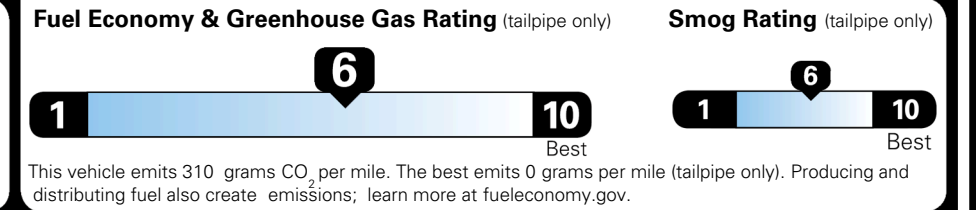

Actual results will vary for many reasons, including driving conditions and how you drive and maintain your vehicle. The average new vehicle gets 29 MPG and costs $8,500 to fuel over 5 years. Cost estimates are based on 15,000 miles per year at $ 3.30 per gallon. MPGe is miles per gasoline gallon equivalent. Vehicle emissions are a significant cause of climate change and smog.

fueleconomy.gov

Calculate personalized estimates and compare vehicles

GOVERNMENT 5-STAR SAFETY RATINGS

Overall Vehicle Score ★ ★ ★ ★ ★

Based on the combined rating of frontal, side and rollover. Should ONLY be compared to other vehicles of similar size and weight.

Frontal Driver ★ ★ ★ ★ ★

Crash Passenger ★ ★ ★ ★ ★

Based on the risk of injury in a frontal impact. Should ONLY be compared to other vehicles of similar size and weight.

Side Front seat ★ ★ ★ ★ ★

Crash Rear seat ★ ★ ★ ★ ★

Star ratings based on the risk of injury in a side impact.

Rollover ★ ★ ★ ★ ★

Star ratings based on the risk of rollover in a single-vehicle crash.

Star ratings range from 1 to 5 stars (★★★★★) with 5 being the highest.

Source: National Highway Traffic Safety Administration (NHTSA).

www.safercar.gov or 1-888-327-4236

Manufacturer's suggested retail price includes Manufacturer's recommended pre-delivery service. License and title fees, state and local taxes and other dealer installed options and accessories are not included in the manufacturer's suggested retail price.

PARTS CONTENT INFORMATION

FOR VEHICLES IN THIS CAR LINE U.S./CANADIAN PARTS CONTENT: 0 %

MAJOR SOURCES OF FOREIGN PARTS: KOREA: 90%

NOTE: PARTS CONTENT DOES NOT INCLUDE FINAL ASSEMBLY, DISTRIBUTION, OR OTHER NON-PARTS COSTS.

FOR THIS VEHICLE FINAL ASSEMBLY POINT: HWASUNG, KOREA

COUNTRY OF ORIGIN ENGINE (MOTOR): KOREA

TRANSMISSION: KOREA

*Additional terms and conditions apply.

**Kia Connect may be currently unavailable for some Model Year 2022 and newer vehicles sold or purchased in Massachusetts; please see owners.kia.com for more information.

NOTE: When you purchase this vehicle, Kia America, Inc. collects personal information you provide to the dealership. For information on our collection and use of personal information and your rights, please see our Privacy Policy on www.kia.com.