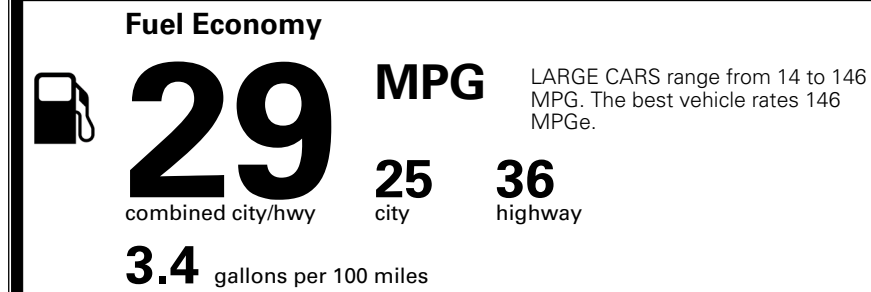

\$ 29,480.00

INLAND FREIGHT AND HANDLING

\$ 1,245.00

TOTAL MANUFACTURER'S SUGGESTED RETAIL PRICE ▶

\$ 30,725.00

TOTAL ADDITIONAL WEIGHT: 7.3

EPA DOT Fuel Economy and Environment

Gasoline Vehicle