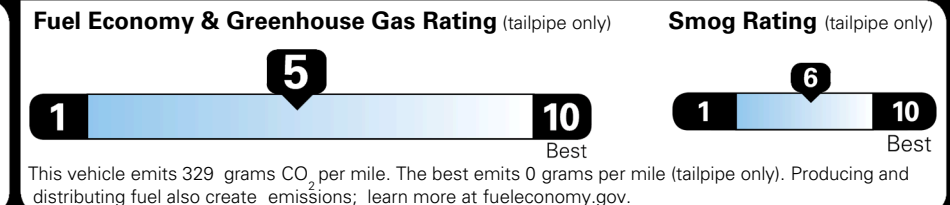

\$ 32,030.00

TOTAL ADDITIONAL WEIGHT: 7.3

EPA DOT Fuel Economy and Environment

Gasoline Vehicle

You spend \$750 more in fuel costs over 5 years compared to the average new vehicle.

Annual fuel cost \$1,850