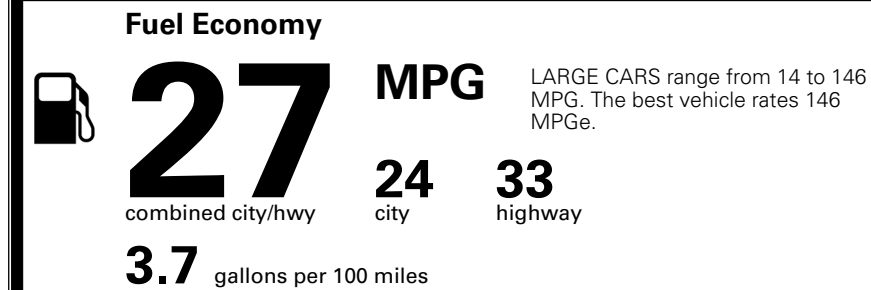

\$ 30,090.00

Included
 Included
 Included

\$495.00
 \$200.00

MSRP INCLUDING OPTIONS

\$ 30,785.00

INLAND FREIGHT AND HANDLING

\$ 1,245.00

TOTAL MANUFACTURER'S SUGGESTED RETAIL PRICE ▶

\$ 32,030.00

TOTAL ADDITIONAL WEIGHT: 7.3

EPA DOT Fuel Economy and Environment

Gasoline Vehicle

You spend \$750 more in fuel costs over 5 years compared to the average new vehicle.

Annual fuel cost \$1,850