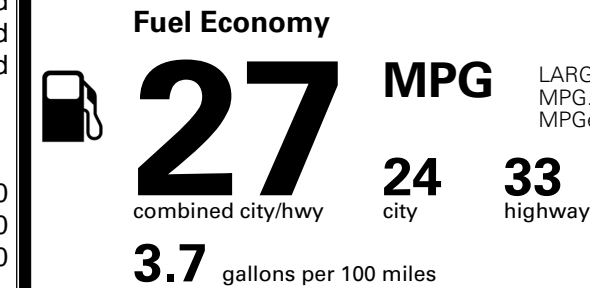

\$ 30,090.00

Included
 Included
 Included

\$495.00
 \$295.00
 \$200.00

MSRP INCLUDING OPTIONS

\$ 31,080.00

INLAND FREIGHT AND HANDLING

\$ 1,245.00

TOTAL MANUFACTURER'S SUGGESTED RETAIL PRICE ▶

\$ 32,325.00

TOTAL ADDITIONAL WEIGHT: 7.3

EPA DOT Fuel Economy and Environment

Gasoline Vehicle

You spend
\$750
 more in fuel costs
 over 5 years
 compared to the
 average new vehicle.

Annual fuel cost
\$1,850