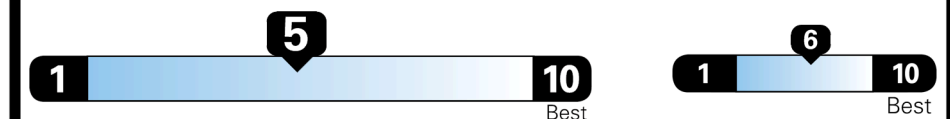

EPA DOT Fuel Economy and Environment

Gasoline Vehicle

You spend
\$750
 more in fuel costs
 over 5 years
 compared to the
 average new vehicle.

Annual fuel cost
\$1,850

Fuel Economy & Greenhouse Gas Rating (tailpipe only) Smog Rating (tailpipe only)