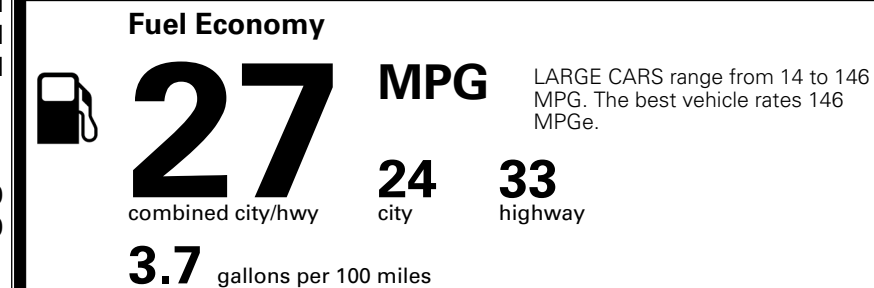

EPA DOT Fuel Economy and Environment

Gasoline Vehicle

You spend
$750
more in fuel costs
over 5 years
compared to the
average new vehicle.

Annual fuel cost
$1,850