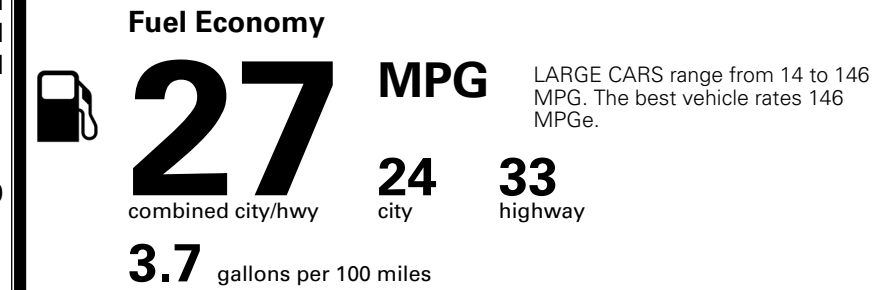

TOTAL MANUFACTURER'S SUGGESTED RETAIL PRICE ▶

\$ 33,735.00

TOTAL ADDITIONAL WEIGHT: 7.3

EPA DOT Fuel Economy and Environment

Gasoline Vehicle

You spend \$750 more in fuel costs over 5 years compared to the average new vehicle.