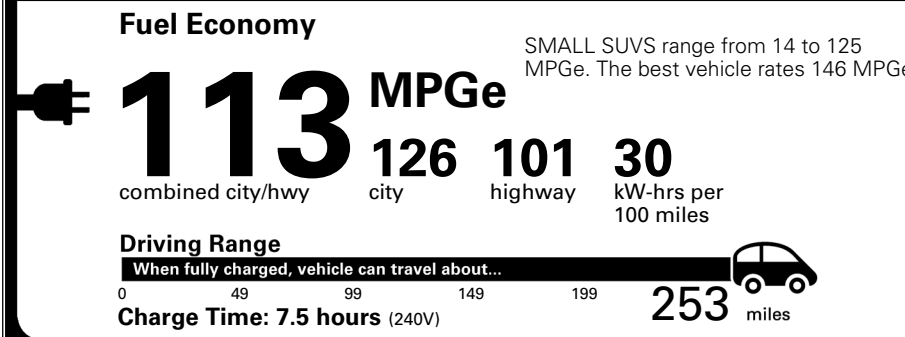

INLAND FREIGHT AND HANDLING \$ 1,495.00

TOTAL MANUFACTURER'S SUGGESTED RETAIL PRICE ▶ \$ 47,695.00

TOTAL ADDITIONAL WEIGHT: 15.2

EPA DOT Fuel Economy and Environment

Electric Vehicle

You save \$4,750
 in fuel costs over 5 years compared to the average new vehicle.