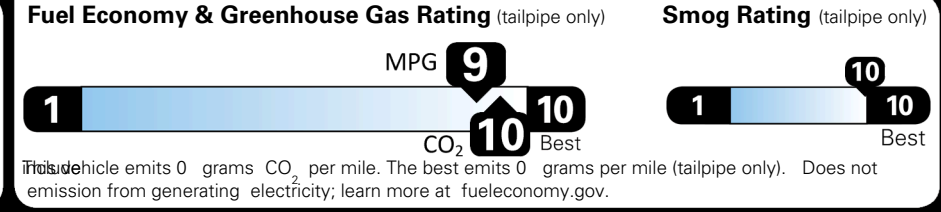

Actual results will vary for many reasons, including driving conditions and how you drive and maintain your vehicle. The average new vehicle gets 29 MPG and costs $8,500 to fuel over 5 years. Cost estimates are based on 15,000 miles per year at $0.17 per kW-hr. MPGe is miles per gasoline gallon equivalent. Vehicle emissions are a significant cause of global warming and smog.

fueleconomy.gov
Calculate personalized estimates and compare vehicles

Smartphone QR Code

GOVERNMENT 5-STAR SAFETY RATINGS

Overall Vehicle Score	Not Rated	
Based on the combined rating of frontal, side and rollover. Should ONLY be compared to other vehicles of similar size and weight.		
Frontal Crash	Driver Passenger	Not Rated
Based on the risk of injury in a frontal impact. Should ONLY be compared to other vehicles of similar size and weight.		
Side Crash	Front seat Rear seat	Not Rated
Star ratings based on the risk of injury in a side impact.		
Rollover	Not Rated	
Star ratings based on the risk of rollover in a single-vehicle crash.		

Star ratings range from 1 to 5 stars (★★★★★) with 5 being the highest.
Source: National Highway Traffic Safety Administration (NHTSA).
www.safercar.gov or 1-888-327-4236

Manufacturer's suggested retail price includes Manufacturer's recommended pre-delivery service. License and title fees, state and local taxes and other dealer installed options and accessories are not included in the manufacturer's suggested retail price.

PARTS CONTENT INFORMATION

FOR VEHICLES IN THIS CAR LINE U.S./CANADIAN PARTS CONTENT: 0 %

MAJOR SOURCES OF FOREIGN PARTS:
KOREA: 75%
CHINA: 20%

NOTE: PARTS CONTENT DOES NOT INCLUDE FINAL ASSEMBLY, DISTRIBUTION, OR OTHER NON-PARTS COSTS.

FOR THIS VEHICLE FINAL ASSEMBLY POINT: HWASUNG, KOREA

COUNTRY OF ORIGIN ENGINE (MOTOR): KOREA
TRANSMISSION: KOREA

*Additional terms and conditions apply.
**Kia Connect may be currently unavailable for some Model Year 2022 and newer vehicles sold or purchased in Massachusetts; please see owners.kia.com for more information.
NOTE: When you purchase this vehicle, Kia America, Inc. collects personal information you provide to the dealership. For information on our collection and use of personal information and your rights, please see our Privacy Policy on www.kia.com.