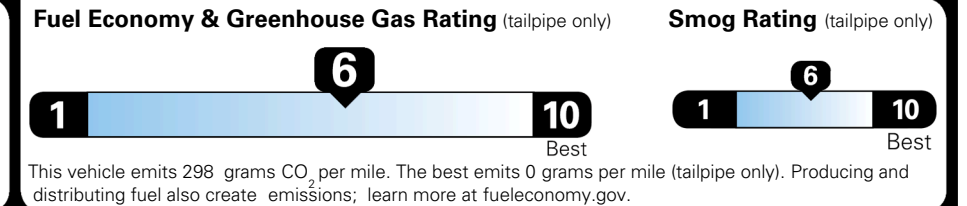

Actual results will vary for many reasons, including driving conditions and how you drive and maintain your vehicle. The average new vehicle gets 29 MPG and costs $8,000 to fuel over 5 years. Cost estimates are based on 15,000 miles per year at $ 3.10 per gallon. MPGe is miles per gasoline gallon equivalent. Vehicle emissions are a significant cause of climate change and smog.

fueleconomy.gov

Calculate personalized estimates and compare vehicles

GOVERNMENT 5-STAR SAFETY RATINGS

Overall Vehicle Score Not Rated

Based on the combined rating of frontal, side and rollover. Should ONLY be compared to other vehicles of similar size and weight.

Frontal	Driver	Not Rated
Crash	Passenger	Not Rated

Based on the risk of injury in a frontal impact. Should ONLY be compared to other vehicles of similar size and weight.

Side	Front seat	Not Rated
Crash	Rear seat	Not Rated

Star ratings based on the risk of injury in a side impact.

Rollover Not Rated

Star ratings based on the risk of rollover in a single-vehicle crash.

Star ratings range from 1 to 5 stars (★★★★★) with 5 being the highest.

Source: National Highway Traffic Safety Administration (NHTSA).

www.safercar.gov or 1-888-327-4236

Manufacturer's suggested retail price includes Manufacturer's recommended pre-delivery service. License and title fees, state and local taxes and other dealer installed options and accessories are not included in the manufacturer's suggested retail price.

PARTS CONTENT INFORMATION

FOR VEHICLES IN THIS CAR LINE U.S./CANADIAN PARTS CONTENT: 0 %

MAJOR SOURCES OF FOREIGN PARTS: KOREA: 90%

NOTE: PARTS CONTENT DOES NOT INCLUDE FINAL ASSEMBLY, DISTRIBUTION, OR OTHER NON-PARTS COSTS.

FOR THIS VEHICLE FINAL ASSEMBLY POINT: GWANGJU, KOREA

COUNTRY OF ORIGIN

ENGINE (MOTOR): KOREA

TRANSMISSION: KOREA