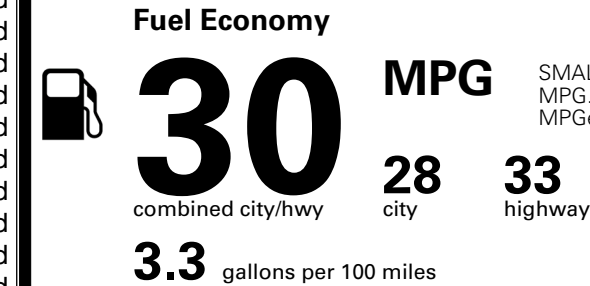

EPA DOT Fuel Economy and Environment

Gasoline Vehicle

SMALL SUVs range from 14 to 138 MPG. The best vehicle rates 146 MPGe.

You save $250
in fuel costs over 5 years compared to the average new vehicle.

Annual fuel cost
$1,550

Fuel Economy & Greenhouse Gas Rating (tailpipe only)