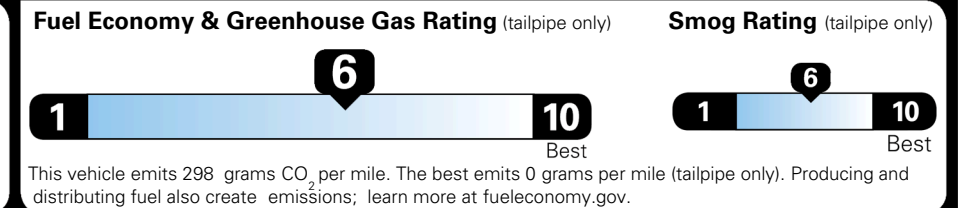

TOTAL ADDITIONAL WEIGHT: 13.1

EPA DOT Fuel Economy and Environment

Gasoline Vehicle

You save \$250
 in fuel costs over 5 years compared to the average new vehicle.

Annual fuel cost \$1,550

Actual results will vary for many reasons, including driving conditions and how you drive and maintain your vehicle. The average new vehicle gets 29 MPG and costs \$8,000 to fuel over 5 years. Cost estimates are based on 15,000 miles per year at \$ 3.10 per gallon. MPGe is miles per gasoline gallon equivalent. Vehicle emissions are a significant cause of climate change and smog.