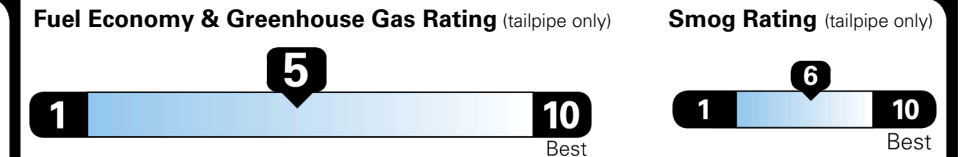

This vehicle emits 319 grams CO₂ per mile. The best emits 0 grams per mile (tailpipe only). Producing and distributing fuel also create emissions; learn more at fueleconomy.gov.

Actual results will vary for many reasons, including driving conditions and how you drive and maintain your vehicle. The average new vehicle gets 29 MPG and costs $8,000 to fuel over 5 years. Cost estimates are based on 15,000 miles per year at $ 3.10 per gallon. MPGe is miles per gasoline gallon equivalent. Vehicle emissions are a significant cause of climate change and smog.

fueleconomy.gov

Calculate personalized estimates and compare vehicles

GOVERNMENT 5-STAR SAFETY RATINGS

Overall Vehicle Score Not Rated

Based on the combined rating of frontal, side and rollover. Should ONLY be compared to other vehicles of similar size and weight.

Frontal	Driver	Not Rated
Crash	Passenger	Not Rated

Based on the risk of injury in a frontal impact. Should ONLY be compared to other vehicles of similar size and weight.

Side	Front seat	Not Rated
Crash	Rear seat	Not Rated

Star ratings based on the risk of injury in a side impact.

Rollover Not Rated

Star ratings based on the risk of rollover in a single-vehicle crash.

Star ratings range from 1 to 5 stars (★★★★★) with 5 being the highest.

Source: National Highway Traffic Safety Administration (NHTSA).

www.safercar.gov or 1-888-327-4236

Manufacturer's suggested retail price includes Manufacturer's recommended pre-delivery service. License and title fees, state and local taxes and other dealer installed options and accessories are not included in the manufacturer's suggested retail price.

PARTS CONTENT INFORMATION

FOR VEHICLES IN THIS CAR LINE U.S./CANADIAN PARTS CONTENT: 0 %

MAJOR SOURCES OF FOREIGN PARTS: KOREA: 90%

NOTE: PARTS CONTENT DOES NOT INCLUDE FINAL ASSEMBLY, DISTRIBUTION, OR OTHER NON-PARTS COSTS.

FOR THIS VEHICLE FINAL ASSEMBLY POINT: GWANGJU, KOREA

COUNTRY OF ORIGIN

ENGINE (MOTOR): KOREA

TRANSMISSION: KOREA