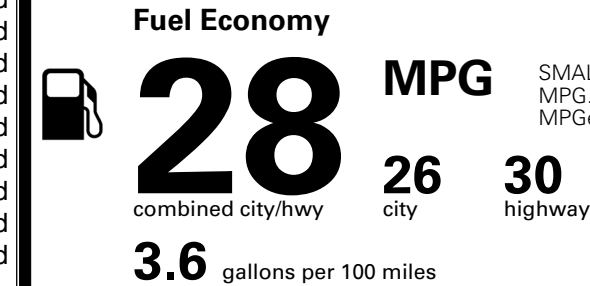

\$ 28,290.00

INLAND FREIGHT AND HANDLING

\$ 1,495.00

TOTAL MANUFACTURER'S SUGGESTED RETAIL PRICE ▶

\$ 29,785.00

*Additional terms and conditions apply.

**Kia Connect may be currently unavailable for some Model Year 2022 and newer vehicles sold or purchased in Massachusetts; please see owners.kia.com for more information.

TOTAL ADDITIONAL WEIGHT: 13.1

EPA DOT Fuel Economy and Environment

Gasoline Vehicle

SMALL SUVs range from 14 to 138 MPG. The best vehicle rates 146 MPGe.

You spend \$250 more in fuel costs over 5 years compared to the average new vehicle.