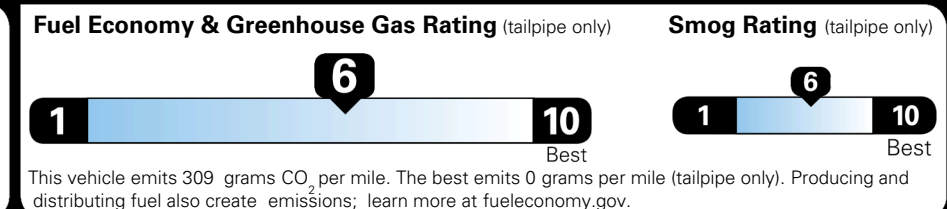

\$800.00
 \$200.00

\$ 29,590.00

\$ 1,445.00

\$ 31,035.00

EPA DOT Fuel Economy and Environment

Gasoline Vehicle

You save \$0
 in fuel costs over 5 years compared to the average new vehicle.

Annual fuel cost
\$1,700