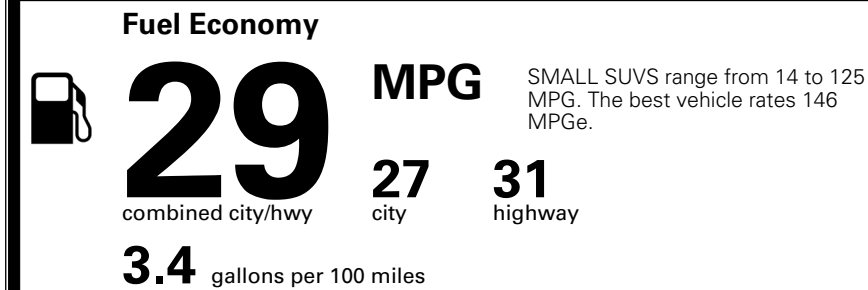

\$800.00
 \$200.00

\$ 29,590.00

\$ 1,445.00

\$ 31,035.00

EPA DOT Fuel Economy and Environment

Gasoline Vehicle

You save \$0
 in fuel costs over 5 years compared to the average new vehicle.

Annual fuel cost
\$1,700