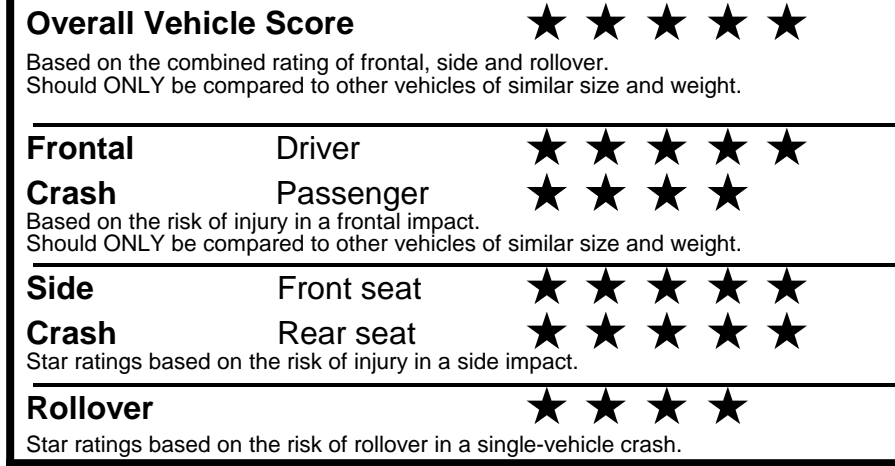

GOVERNMENT 5-STAR SAFETY RATINGS

Star ratings range from 1 to 5 stars (★★★★★) with 5 being the highest.
Source: National Highway Traffic Safety Administration (NHTSA).
www.safercar.gov or 1-888-327-4236

Manufacturer's suggested retail price includes Manufacturer's recommended pre-delivery service. License and title fees, state and local taxes and other dealer installed options and accessories are not included in the manufacturer's suggested retail price.

PARTS CONTENT INFORMATION

FOR VEHICLES IN THIS CAR LINE U.S./CANADIAN PARTS CONTENT: 3 %

MAJOR SOURCES OF FOREIGN PARTS: KOREA: 90%

NOTE: PARTS CONTENT DOES NOT INCLUDE FINAL ASSEMBLY, DISTRIBUTION, OR OTHER NON-PARTS COSTS.

FOR THIS VEHICLE FINAL ASSEMBLY POINT: GWANGJU, KOREA

COUNTRY OF ORIGIN ENGINE (MOTOR): KOREA
TRANSMISSION: KOREA