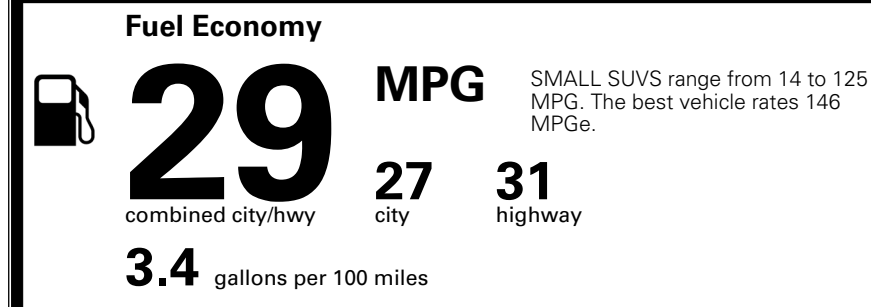

\$800.00
 \$200.00

\$ 29,690.00

\$ 1,495.00

\$ 31,185.00

EPA DOT Fuel Economy and Environment

Gasoline Vehicle

You save \$0
 in fuel costs over 5 years compared to the average new vehicle.

Annual fuel cost \$1,700