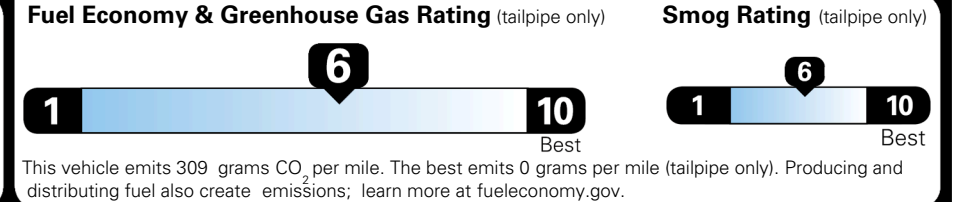

\$800.00
 \$200.00

\$ 29,690.00

\$ 1,495.00

\$ 31,185.00

EPA DOT Fuel Economy and Environment

Gasoline Vehicle

You save \$0
 in fuel costs over 5 years compared to the average new vehicle.

Annual fuel cost \$1,700