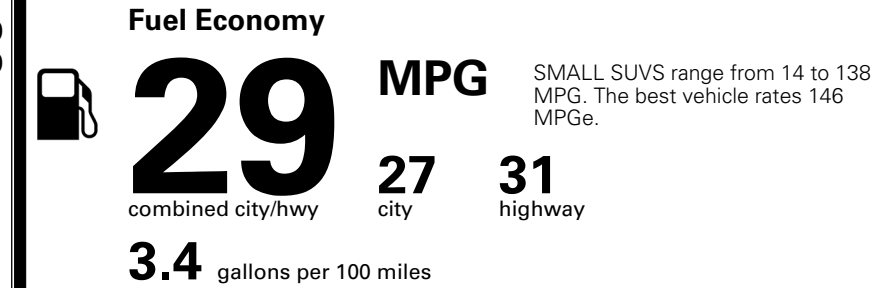

MSRP INCLUDING OPTIONS

\$ 27,585.00

INLAND FREIGHT AND HANDLING

\$ 1,495.00

TOTAL MANUFACTURER'S SUGGESTED RETAIL PRICE ▶

\$ 29,080.00

TOTAL ADDITIONAL WEIGHT: 5.8

*Additional terms and conditions apply.
 **Kia Connect may be currently unavailable for some Model Year 2022 and newer vehicles sold or purchased in Massachusetts; please see owners.kia.com for more information.
 NOTE: When you purchase this vehicle, Kia America, Inc. collects personal information you provide to the dealership. For information on our collection and use of personal information and your rights, please see our Privacy Policy on www.kia.com.

EPA DOT Fuel Economy and Environment

Gasoline Vehicle

You save \$0
 in fuel costs over 5 years compared to the average new vehicle.

Annual fuel cost \$1,700

Actual results will vary for many reasons, including driving conditions and how you drive and maintain your vehicle. The average new vehicle gets 29 MPG and costs \$8,500 to fuel over 5 years. Cost estimates are based on 15,000 miles per year at \$ 3.30 per gallon. MPGe is miles per gasoline gallon equivalent. Vehicle emissions are a significant cause of climate change and smog.