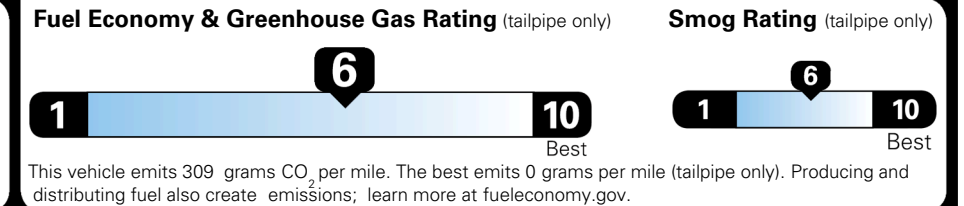

MSRP INCLUDING OPTIONS

\$ 27,585.00

INLAND FREIGHT AND HANDLING

\$ 1,495.00

TOTAL MANUFACTURER'S SUGGESTED RETAIL PRICE ▶

\$ 29,080.00

TOTAL ADDITIONAL WEIGHT: 5.8

*Additional terms and conditions apply.
 **Kia Connect may be currently unavailable for some Model Year 2022 and newer vehicles sold or purchased in Massachusetts; please see owners.kia.com for more information.
 NOTE: When you purchase this vehicle, Kia America, Inc. collects personal information you provide to the dealership. For information on our collection and use of personal information and your rights, please see our Privacy Policy on www.kia.com.

EPA DOT Fuel Economy and Environment

Gasoline Vehicle

You save \$0
 in fuel costs over 5 years compared to the average new vehicle.

Annual fuel cost \$1,700

Actual results will vary for many reasons, including driving conditions and how you drive and maintain your vehicle. The average new vehicle gets 29 MPG and costs \$8,500 to fuel over 5 years. Cost estimates are based on 15,000 miles per year at \$ 3.30 per gallon. MPGe is miles per gasoline gallon equivalent. Vehicle emissions are a significant cause of climate change and smog.