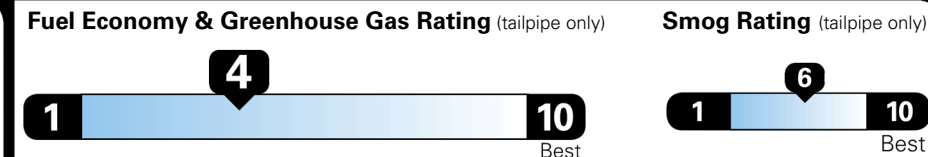

This vehicle emits 428 grams CO₂ per mile. The best emits 0 grams per mile (tailpipe only). Producing and distributing fuel also create emissions; learn more at fueleconomy.gov.

Actual results will vary for many reasons, including driving conditions and how you drive and maintain your vehicle. The average new vehicle gets 29 MPG and costs $8,500 to fuel over 5 years. Cost estimates are based on 15,000 miles per year at $ 3.30 per gallon. MPGe is miles per gasoline gallon equivalent. Vehicle emissions are a significant cause of climate change and smog.

fueleconomy.gov

Calculate personalized estimates and compare vehicles

GOVERNMENT 5-STAR SAFETY RATINGS

PARTS CONTENT INFORMATION

Overall Vehicle Score Not Rated

Based on the combined rating of frontal, side and rollover. Should ONLY be compared to other vehicles of similar size and weight.