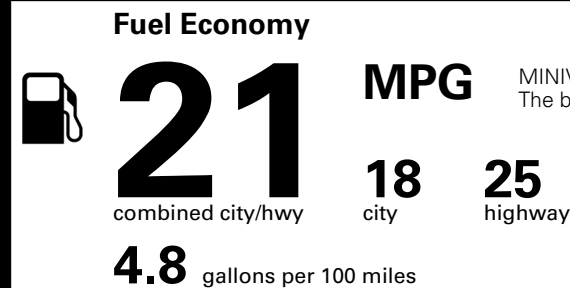

EPA DOT Fuel Economy and Environment

Gasoline Vehicle

MINIVANS range from 20 to 83 MPG. The best vehicle rates 146 MPGe.

You spend
$3,250
more in fuel costs
over 5 years
compared to the
average new vehicle.

Annual fuel cost
$2,350