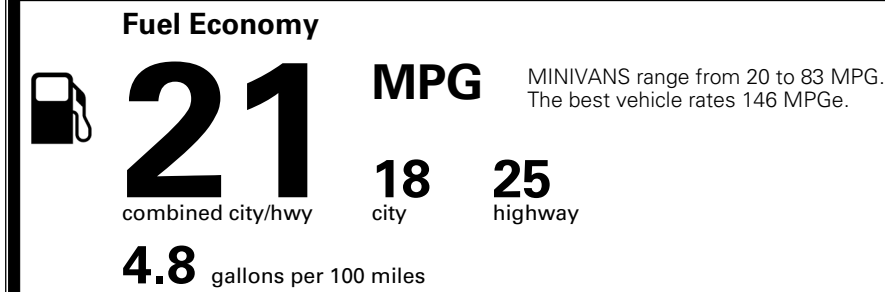

\$495.00
 \$120.00
 \$285.00

MSRP INCLUDING OPTIONS

\$ 42,490.00

INLAND FREIGHT AND HANDLING

\$ 1,545.00

TOTAL MANUFACTURER'S SUGGESTED RETAIL PRICE ▶

\$ 44,035.00

TOTAL ADDITIONAL WEIGHT: 16.4

EPA DOT Fuel Economy and Environment

Gasoline Vehicle

You spend
\$3,250
 more in fuel costs
 over 5 years
 compared to the
 average new vehicle.

Annual fuel cost
\$2,350

Actual results will vary for many reasons, including driving conditions and how you drive and maintain your vehicle. The average new vehicle gets 29 MPG and costs \$8,500 to fuel over 5 years. Cost estimates are based on 15,000 miles per year at \$ 3.30 per gallon. MPGe is miles per gasoline gallon equivalent. Vehicle emissions are a significant cause of climate change and smog.