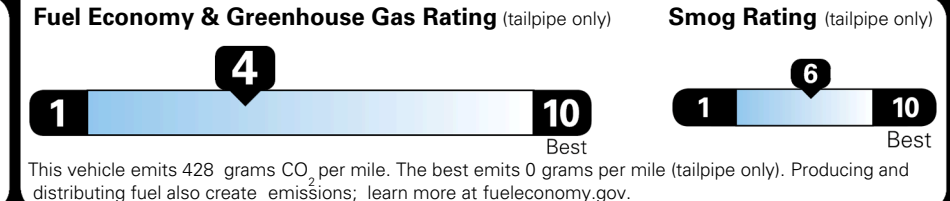

EPA DOT Fuel Economy and Environment

Gasoline Vehicle

You spend
\$3,250
 more in fuel costs
 over 5 years
 compared to the
 average new vehicle.

Annual fuel cost
\$2,350

Actual results will vary for many reasons, including driving conditions and how you drive and maintain your vehicle. The average new vehicle gets 29 MPG and costs \$8,500 to fuel over 5 years. Cost estimates are based on 15,000 miles per year at \$ 3.30 per gallon. MPGe is miles per gasoline gallon equivalent. Vehicle emissions are a significant cause of climate change and smog.