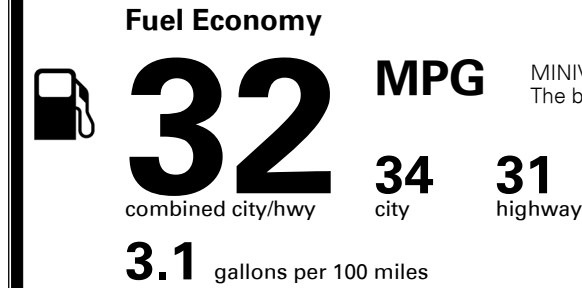

EPA DOT Fuel Economy and Environment

Gasoline Vehicle

MINIVANS range from 20 to 83 MPG. The best vehicle rates 146 MPGe.

You save $750
in fuel costs over 5 years compared to the average new vehicle.

Annual fuel cost
$1,550

Fuel Economy & Greenhouse Gas Rating (tailpipe only) Smog Rating (tailpipe only)