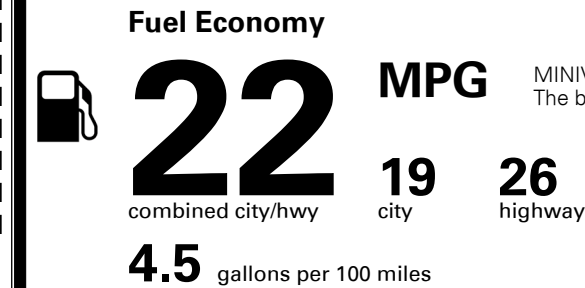

\$ 48,100.00

INLAND FREIGHT AND HANDLING

\$ 1,365.00

TOTAL MANUFACTURER'S SUGGESTED RETAIL PRICE ▶

\$ 49,465.00

TOTAL ADDITIONAL WEIGHT: 27.3

EPA DOT Fuel Economy and Environment

Gasoline Vehicle

MINIVANS range from 20 to 48 MPG. The best vehicle rates 140 MPGe.

You spend
\$2,500
 more in fuel costs
 over 5 years
 compared to the
 average new vehicle.

Annual fuel cost
\$2,450

This vehicle emits 408 grams CO₂ per mile. The best emits 0 grams per mile (tailpipe only). Producing and distributing fuel also create emissions; learn more at fueleconomy.gov.