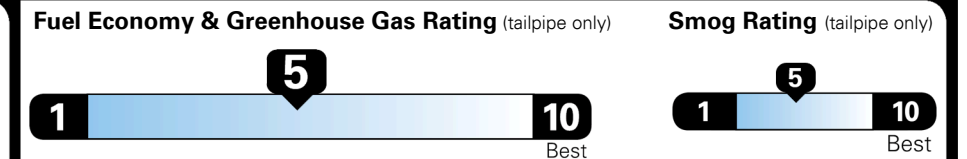

\$1,000.00

Included

\$95.00

\$360.00

\$225.00

\$55.00

\$65.00

MSRP INCLUDING OPTIONS

\$ 48,100.00

INLAND FREIGHT AND HANDLING

\$ 1,365.00

TOTAL MANUFACTURER'S SUGGESTED RETAIL PRICE ▶

\$ 49,465.00

TOTAL ADDITIONAL WEIGHT: 27.3

EPA DOT Fuel Economy and Environment

Gasoline Vehicle

MINIVANS range from 20 to 48 MPG. The best vehicle rates 140 MPGe.

You spend
\$2,500
 more in fuel costs
 over 5 years
 compared to the
 average new vehicle.

Annual fuel cost
\$2,450

This vehicle emits 408 grams CO₂ per mile. The best emits 0 grams per mile (tailpipe only). Producing and distributing fuel also create emissions; learn more at fueleconomy.gov.