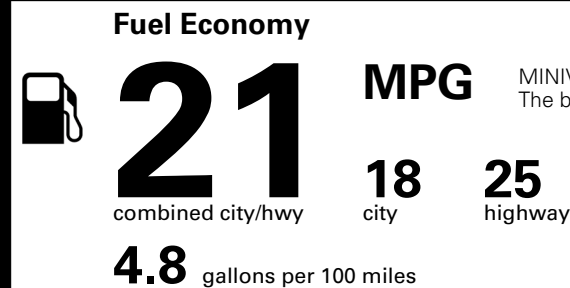

TOTAL MANUFACTURER'S SUGGESTED RETAIL PRICE ▶ \$ 49,815.00

TOTAL ADDITIONAL WEIGHT: 11.4

EPA DOT Fuel Economy and Environment

Gasoline Vehicle

You spend \$3,250 more in fuel costs over 5 years compared to the average new vehicle.