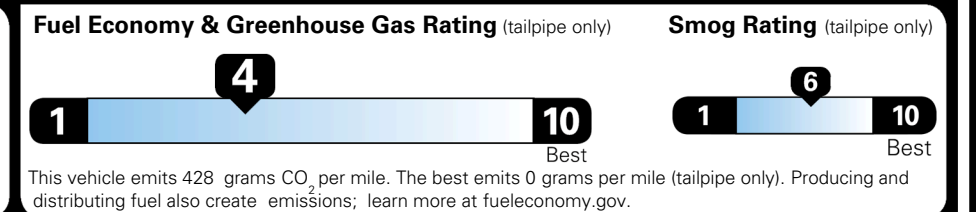

Actual results will vary for many reasons, including driving conditions and how you drive and maintain your vehicle. The average new vehicle gets 29 MPG and costs $8,500 to fuel over 5 years. Cost estimates are based on 15,000 miles per year at $ 3.30 per gallon. MPGe is miles per gasoline gallon equivalent. Vehicle emissions are a significant cause of climate change and smog.

fueleconomy.gov

Calculate personalized estimates and compare vehicles

GOVERNMENT 5-STAR SAFETY RATINGS

Overall Vehicle Score	Not Rated
Based on the combined rating of frontal, side and rollover. Should ONLY be compared to other vehicles of similar size and weight.	
Frontal	Driver ★ ★ ★ ★ ★
Crash	Passenger ★ ★ ★ ★
Based on the risk of injury in a frontal impact. Should ONLY be compared to other vehicles of similar size and weight.	
Side	Front seat Not Rated
Crash	Rear seat Not Rated
Star ratings based on the risk of injury in a side impact.	
Rollover	★ ★ ★ ★
Star ratings based on the risk of rollover in a single-vehicle crash.	

Star ratings range from 1 to 5 stars (★★★★★) with 5 being the highest.
Source: National Highway Traffic Safety Administration (NHTSA).
www.safercar.gov or 1-888-327-4236

Manufacturer's suggested retail price includes Manufacturer's recommended pre-delivery service. License and title fees, state and local taxes and other dealer installed options and accessories are not included in the manufacturer's suggested retail price.

PARTS CONTENT INFORMATION

FOR VEHICLES IN THIS CAR LINE U.S./CANADIAN PARTS CONTENT: 2 %

MAJOR SOURCES OF FOREIGN PARTS: KOREA: 95%

NOTE: PARTS CONTENT DOES NOT INCLUDE FINAL ASSEMBLY, DISTRIBUTION, OR OTHER NON-PARTS COSTS.

FOR THIS VEHICLE FINAL ASSEMBLY POINT: GWANGMYEONG, KOREA

COUNTRY OF ORIGIN ENGINE (MOTOR): KOREA
TRANSMISSION: KOREA

*Additional terms and conditions apply.
**Kia Connect may be currently unavailable for some Model Year 2022 and newer vehicles sold or purchased in Massachusetts; please see owners.kia.com for more information.
NOTE: When you purchase this vehicle, Kia America, Inc. collects personal information you provide to the dealership. For information on our collection and use of personal information and your rights, please see our Privacy Policy on www.kia.com.