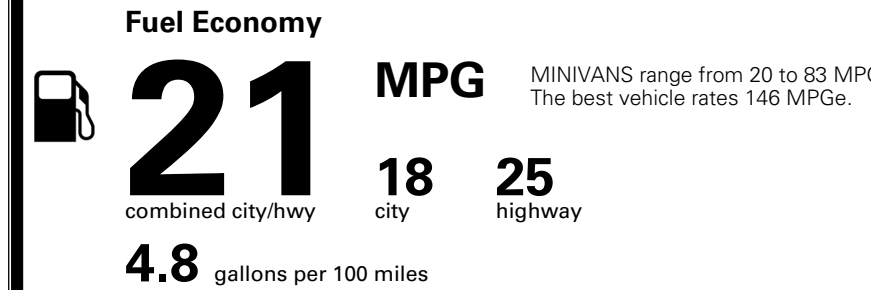

SX Dark Edition Package \$1,000.00
 - Dark Edition Alloy Wheels
 - Dark Exterior Accents
 Carpeted Floor Mats (8-Passenger) \$285.00

MSRP INCLUDING OPTIONS \$ 47,775.00

INLAND FREIGHT AND HANDLING \$ 1,545.00

TOTAL MANUFACTURER'S SUGGESTED RETAIL PRICE ▶ \$ 49,320.00

TOTAL ADDITIONAL WEIGHT: 11.4

EPA DOT Fuel Economy and Environment

Gasoline Vehicle

You spend \$3,250 more in fuel costs over 5 years compared to the average new vehicle.