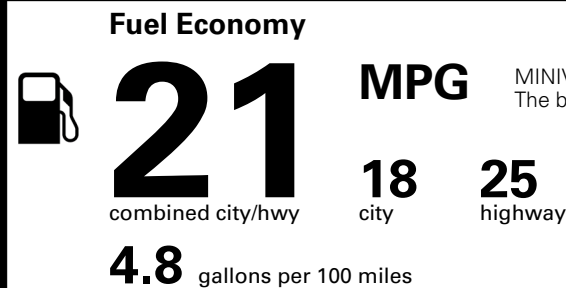

TOTAL MANUFACTURER'S SUGGESTED RETAIL PRICE ▶ \$ 49,815.00

TOTAL ADDITIONAL WEIGHT: 11.4

*Additional terms and conditions apply.
 **Kia Connect may be currently unavailable for some Model Year 2022 and newer vehicles sold or purchased in Massachusetts; please see owners.kia.com for more information.
 NOTE: When you purchase this vehicle, Kia America, Inc. collects personal information you provide to the dealership. For information on our collection and use of personal information and your rights, please see our Privacy Policy on www.kia.com.

EPA DOT Fuel Economy and Environment

Gasoline Vehicle

You spend \$3,250 more in fuel costs over 5 years compared to the average new vehicle.

Annual fuel cost \$2,350

Actual results will vary for many reasons, including driving conditions and how you drive and maintain your vehicle. The average new vehicle gets 29 MPG and costs \$8,500 to fuel over 5 years. Cost estimates are based on 15,000 miles per year at \$ 3.30 per gallon. MPGe is miles per gasoline gallon equivalent. Vehicle emissions are a significant cause of climate change and smog.