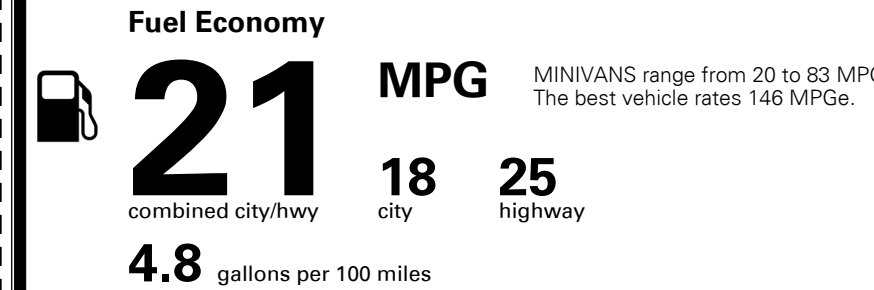

EPA DOT Fuel Economy and Environment

Gasoline Vehicle

You spend
$3,250
more in fuel costs
over 5 years
compared to the
average new vehicle.

Annual fuel cost
$2,350