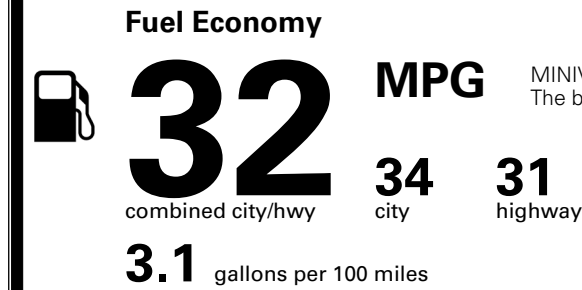

\$495.00
 Included

 \$315.00

MSRP INCLUDING OPTIONS

\$ 54,300.00

INLAND FREIGHT AND HANDLING

\$ 1,545.00

TOTAL MANUFACTURER'S SUGGESTED RETAIL PRICE ▶

\$ 55,845.00

TOTAL ADDITIONAL WEIGHT: 10.1

EPA DOT Fuel Economy and Environment

Gasoline Vehicle

MINIVANS range from 20 to 83 MPG. The best vehicle rates 146 MPGe.

You save \$750
 in fuel costs over 5 years compared to the average new vehicle.